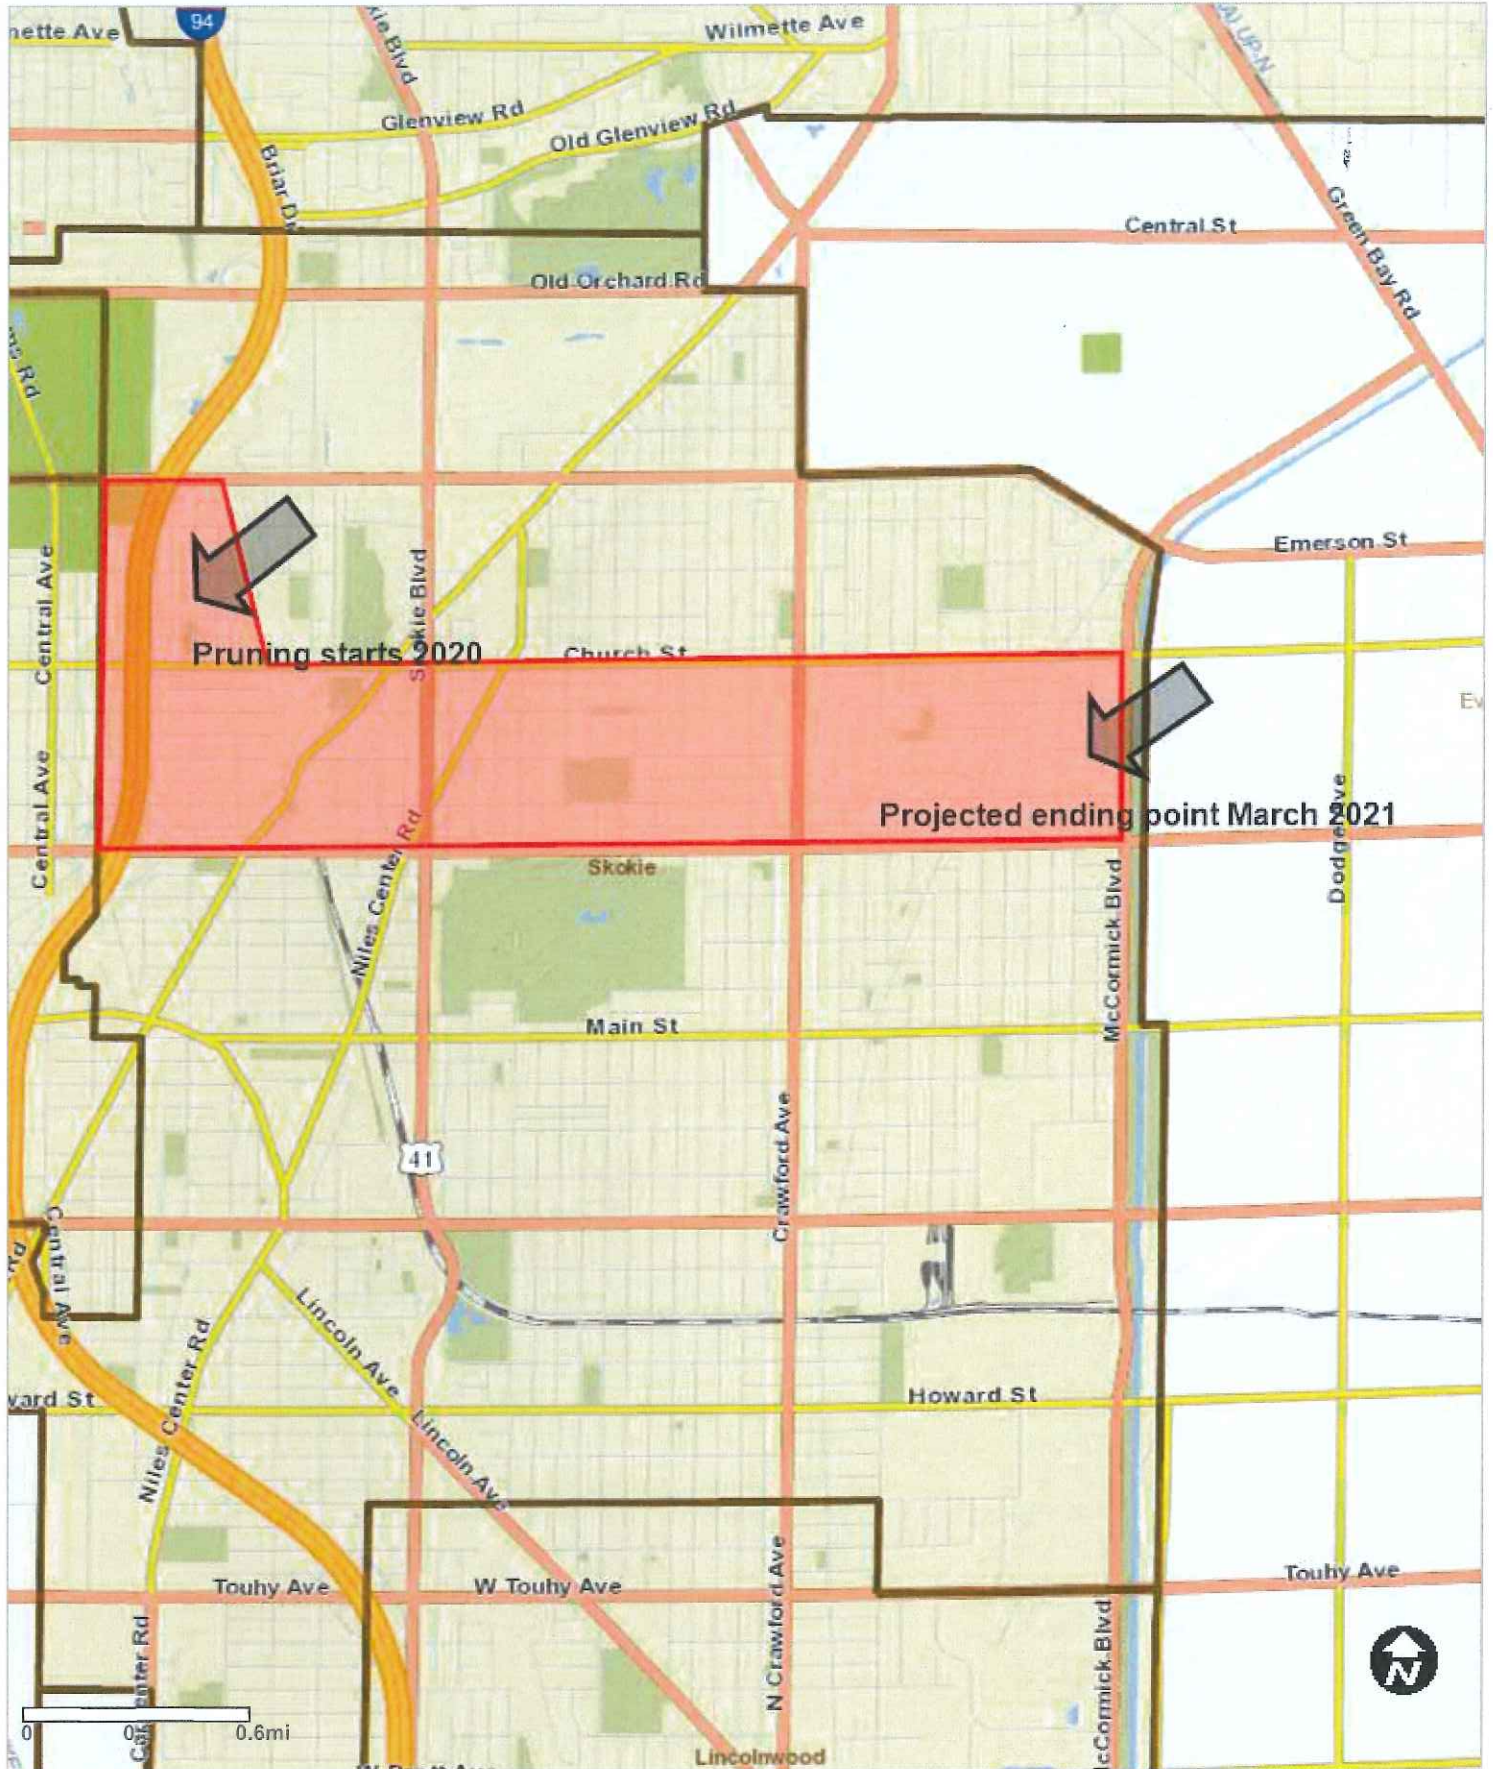

MapOffice™ Routine Tree Pruning 2020-21

Map created on June 9, 2020.

© 2020 GIS Consortium and MGP Inc. All Rights Reserved.